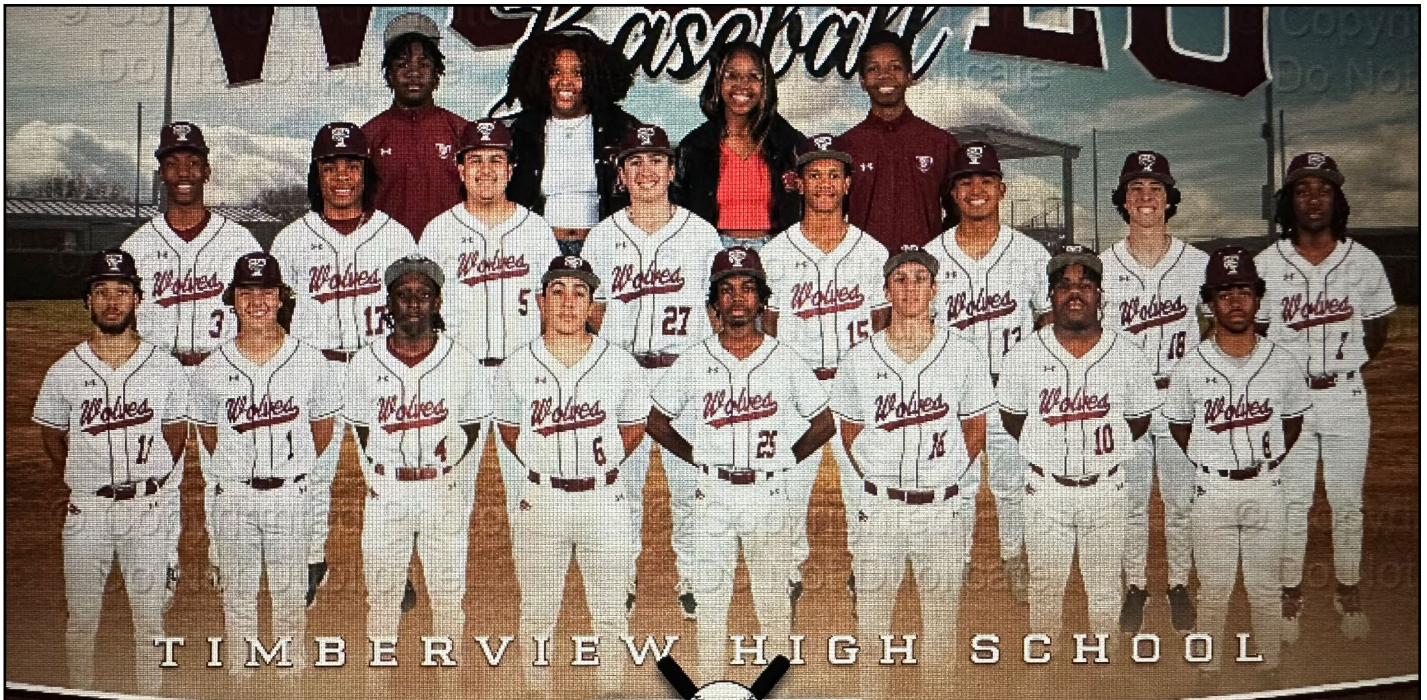

MANSFIELD TIMBERVIEW WOLVES

ROSTER

1	Luke Day	SR	P
2	Carter Guenther	JR	P/1B
3	Jackson Berry	SR	P/OF
4	Denim Harris	JR	OF/2B
5	Jaxson Mitchell	SR	P/1B
6	Alex Espinoza	SR	P/OF
7	Cayden Mitchell	JR	SS/P
8	Nick Drumgoole	JR	C
10	Isaiah Chisholm	JR	OF
11	Colston LeGrand	SR	OF/SS
13	Jonny Meza	JR	C/INF/P
15	Cooper Jones	JR	P/OF
16	Tyler Strumila	SR	1B
17	Nick Smith	SO	INF/P
18	Casen Cappelletti	JR	OF/C
20	Caleb Pruitt	SR	P
25	Jarod Scott	JR	INF
27	Nick Hawkins	SR	P/INF

TOURNAMENT SCHEDULE

Thursday

at Paschal

Poly vs. Mansfield Timberview – 12:30 pm

Mansfield Timberview vs. Mansfield – 3 pm

Friday

at Country Day

Country Day vs. Mansfield Timberview – Noon

Mansfield Timberview vs. Azle – 2:30 pm

COACHING STAFF

Head Coach: Bobby Johnson

Assistant Coach: Stephen Kelly

Assistant Coach: Zeke Kuyawa

Assistant Coach: Bobby Gray