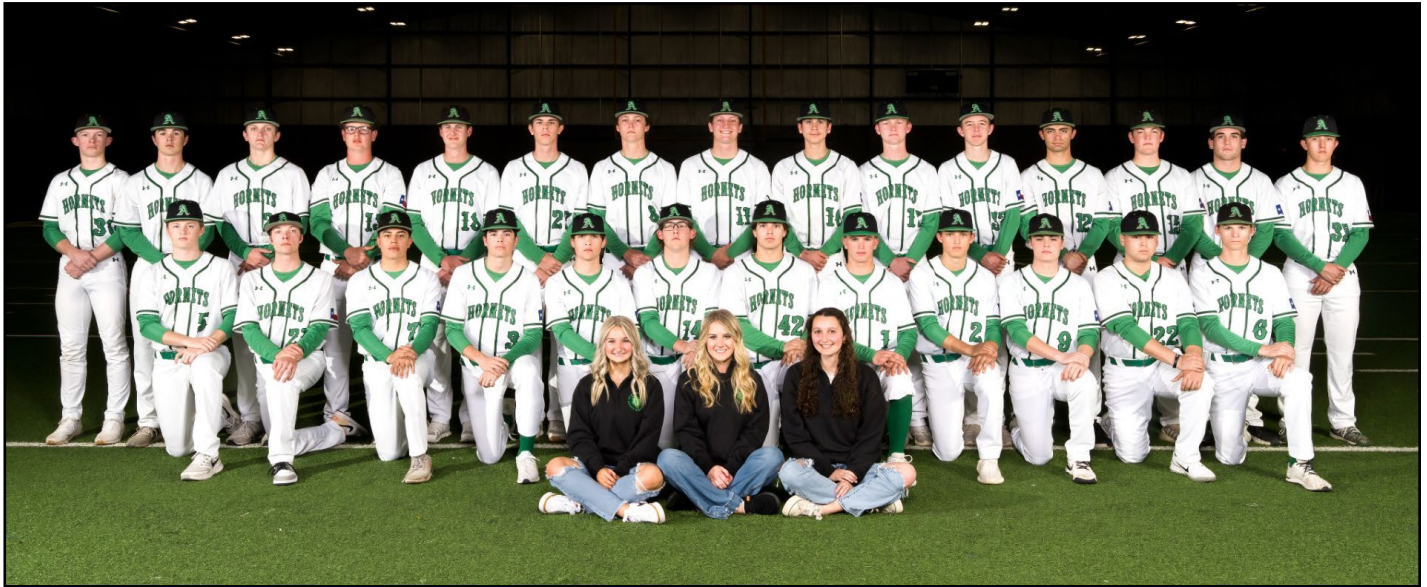

AZLE HORNETS

ROSTER

1	Nathan Casperaites	SR	2B/SS
2	Ethan Hadaway	JR	SS/OF/P
3	Jesse Hemmerling	SR	2B/SS
4	Braden Sirkel	JR	C
5	Keagan Flynn	JR	3B/P
6	Cole Webb	SR	OF/P
7	Ivan Perez	SR	3B/P
8	Brice Watson	SR	P
9	Jacob Martin	SR	OF/P
10	Garrin Graves	JR	SS/OF/P
11	Austin May	SR	P
12	Ty Bonnett	JR	OF/P
13	Ryland Liptow	SR	1B
14	Christian Shepherd	SR	P
15	Tyler Vaughn	SR	C
16	Anthony Virag	SR	P
17	Lane Springfield	SR	OF/P
18	Carter Landon	SR	P
20	Cash Hunter	JR	1B/P
21	Chase Loftin	SR	OF
22	Elijah Briseno	SR	1B
27	Jaxon Liddicote	JR	1B
28	Jacob McGee	JR	OF/P
30	Samuel Lindahl	JR	OF/P
32	Christopher Voelkel	JR	C/OF
33	Mason Jennings	JR	C
42	Carsyn Syrus	JR	3B/P

TOURNAMENT SCHEDULE

Thursday

at Arlington Heights

Azle vs. South Grand Prairie – 12:30 pm

Nolan Catholic vs. Azle – 3 pm

Friday

at Country Day

Mansfield Timberview vs. Azle – 2:30 pm

Azle vs. Fossil Ridge – 5 pm

Saturday

at Country Day

Lake Belton vs. Azle – 10 am

COACHING STAFF

Head Coach: Stephen Smith

Assistant Coach: Duston Shepherd

Assistant Coach: Spencer Elliott

Assistant Coach: William Morgan

Assistant Coach: Dakota Jones